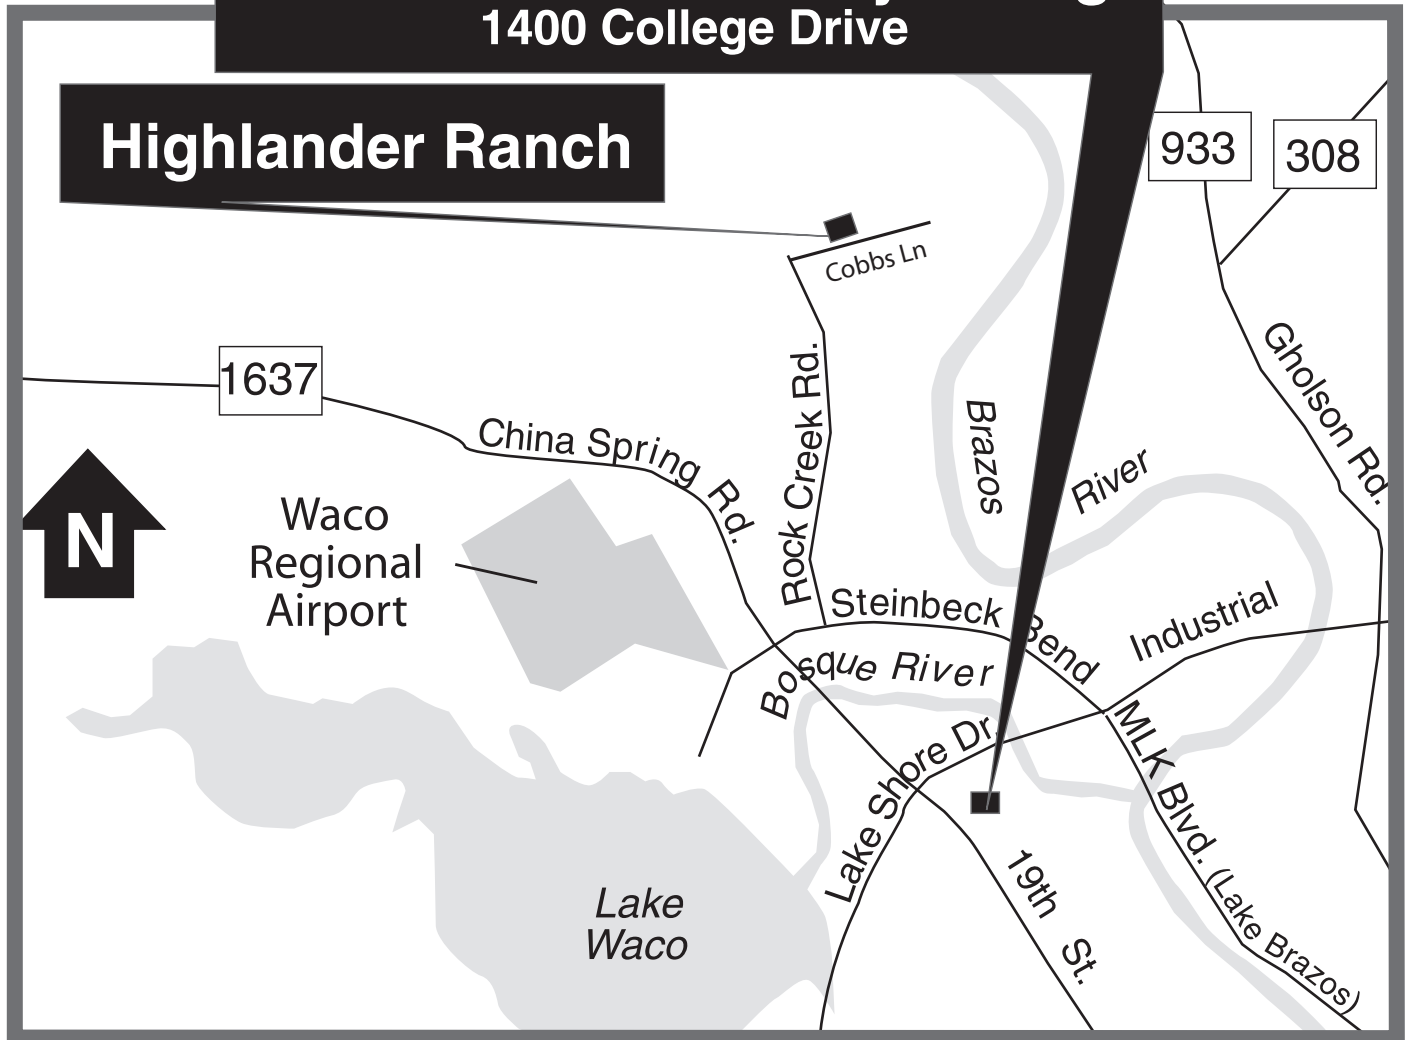

McLennan Community College 1400 College Drive

Highlander Ranch

Directions:

From McLennan Community College, 1400 College Drive, turn right on N. 19th St. Stay on N. 19th St. It will become China Spring Rd.

Turn right at the light on Steinbeck Bend.

Turn left at the light on Rock Creek Rd. and go approximately 3 miles to Cobbs Ln. Turn right on Cobbs Ln. and go 1/4 mile to entrance to Highlander Ranch on left.